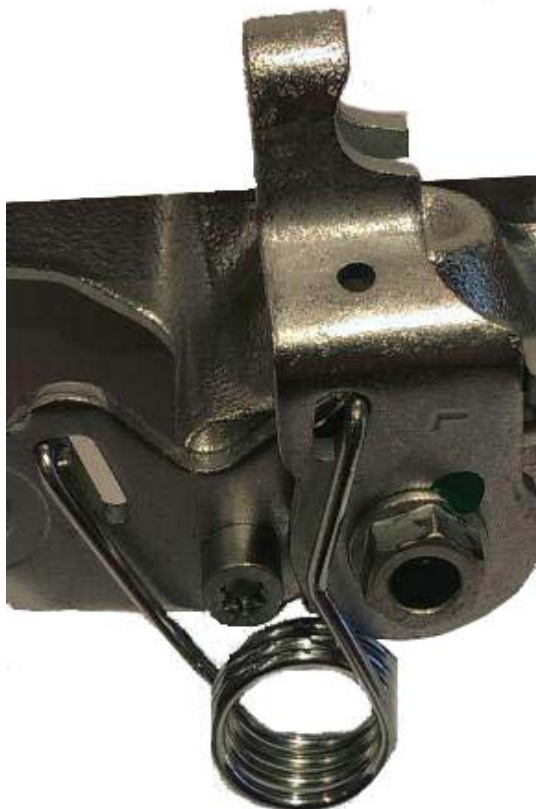

Issue date
23rd January 2014

Technical Bulletin.

FULL SPEC. FULL STOP.™

Identification of Calipers LCA / RCA 155 & LCA / RCA 244

These Calipers are fitted on the rear of

Nissan Primastar [2002-]
Opel Vivaro [2001-]
Renault Trafic [2002-]
Vauxhall Vivaro [2001-]

It is not easy to identify the required part. The difference can be identified by looking at the Handbrake Cable Mounting Bracket.

LCA / RCA **155**

LCA / RCA **244**